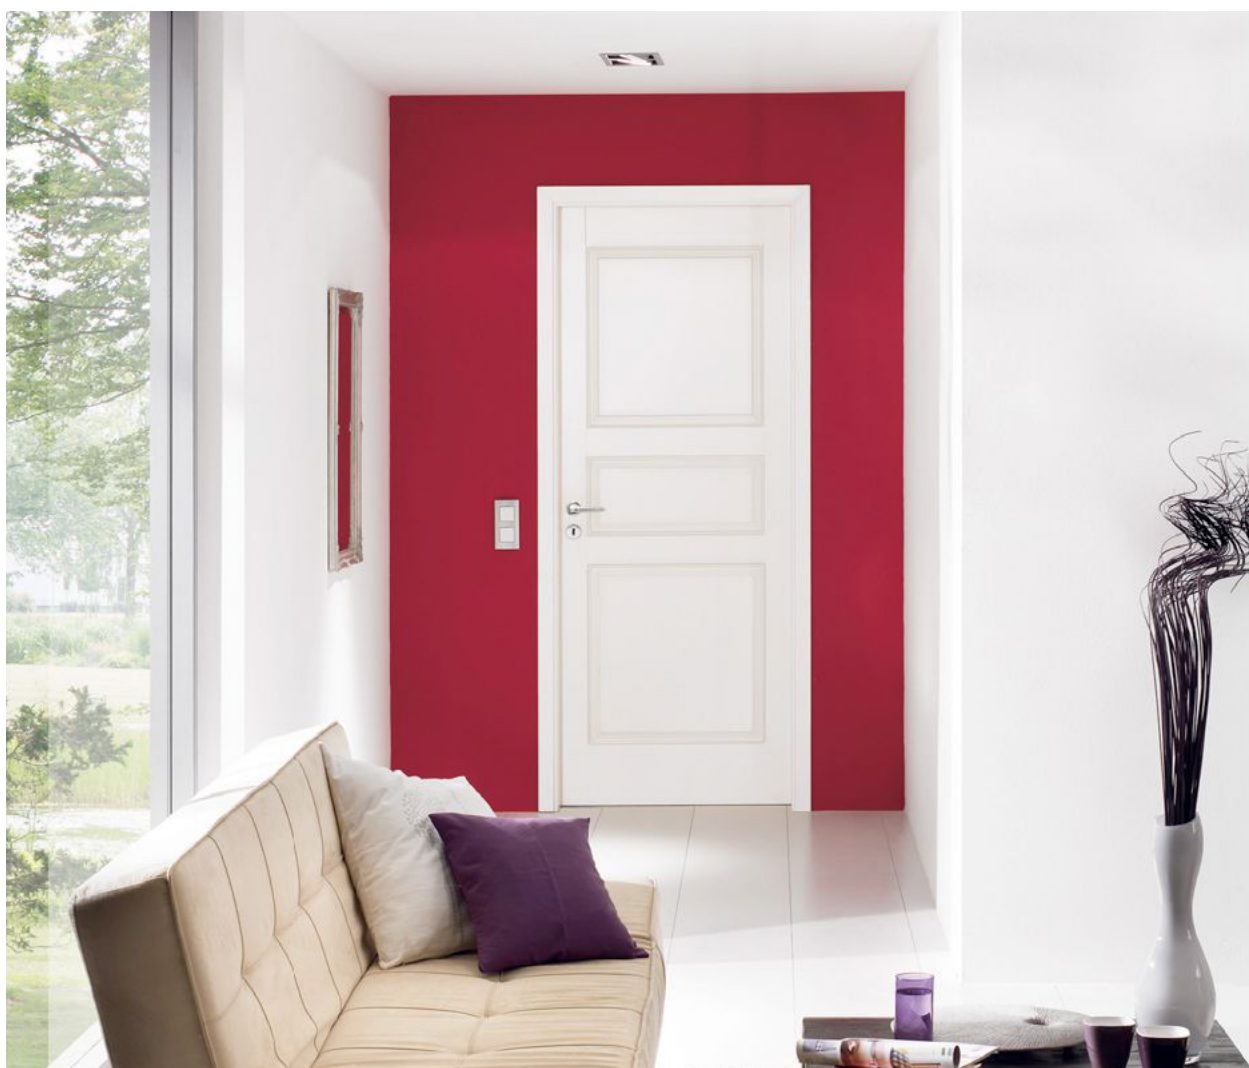

Madison

This classic door design is aimed for all who enjoy a mixture of beauty and functionality. The Madison model portrays a mood of abundance and a high quality finish with a special charm created by glazing and design panels. Its charm is repeated in the price - performance ratio.

Modell Madison Types: