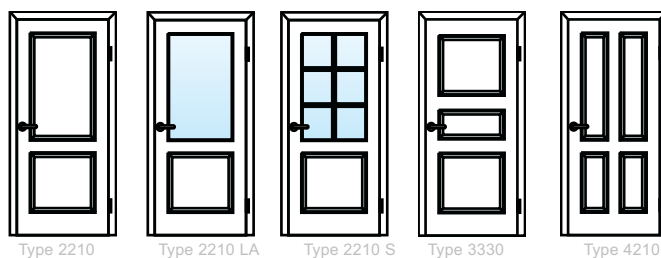

Madison

This classic door design is aimed for all who enjoy a mixture of beauty and functionality. The Madison model portrays a mood of abundance and a high quality finish with a special charm created by glazing and design panels. Its charm is repeated in the price - performance ratio.

Modell Madison Types: