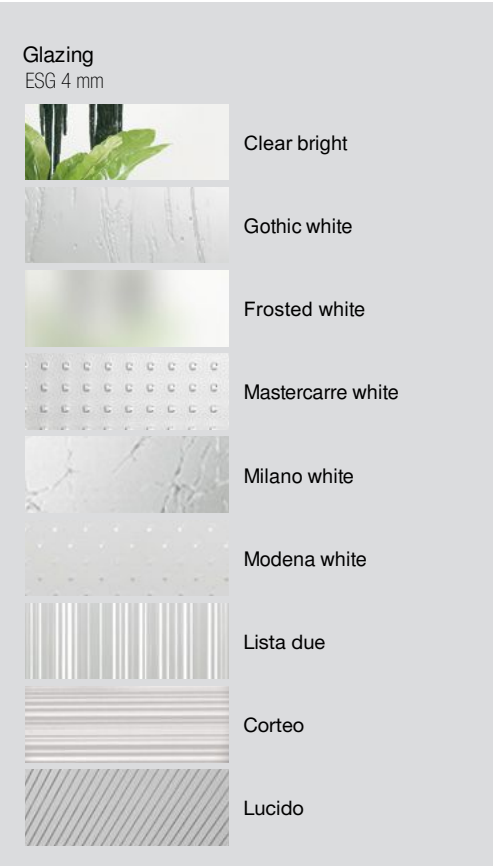

Standard Glazing