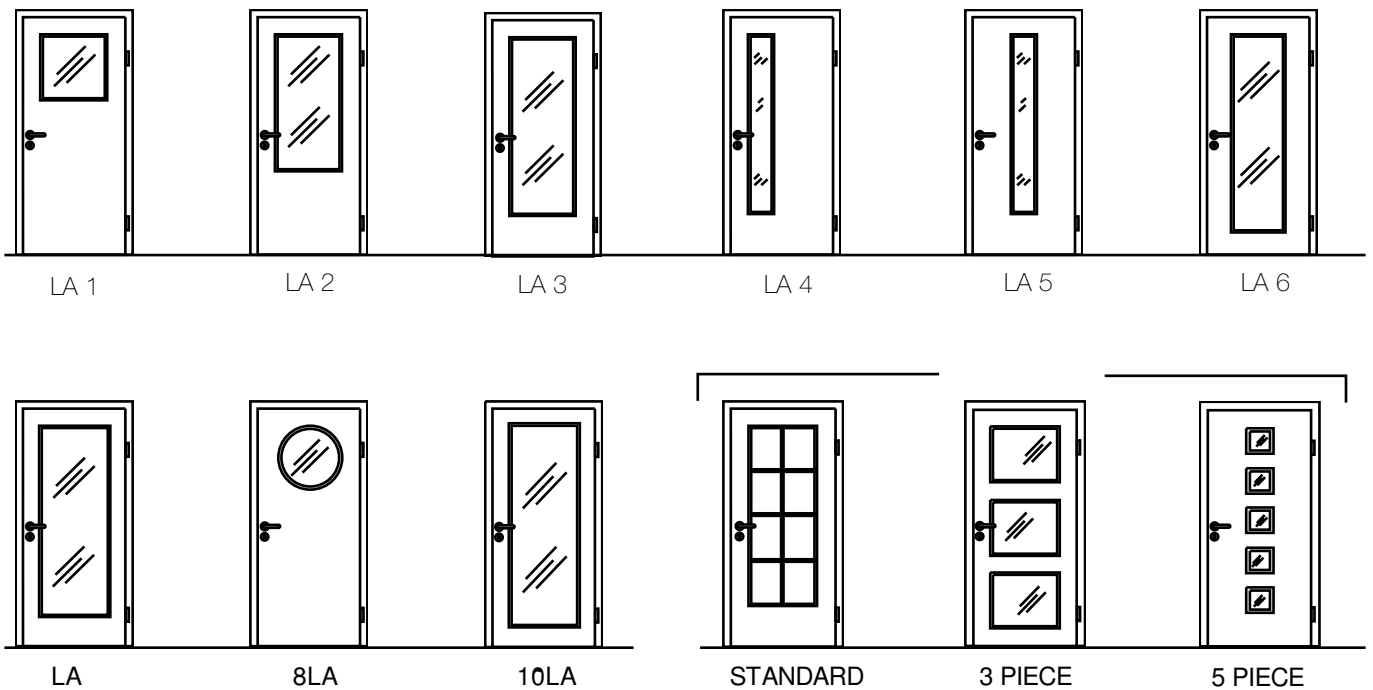

Glazing

Would you like to add more light into your home? Doors with glazing diffuses direct, bright light, bringing a friendly natural light into your room for a quiet ambience. We offer a range of different designs to add your own touch into your space.