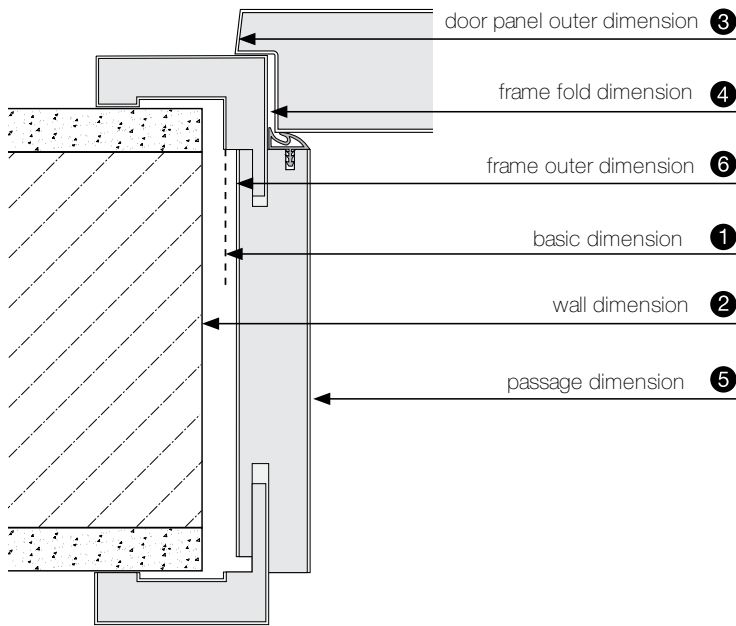

Hinge for British Style door

Hinges for European Style doors

Standard 2-piece hinge

3-piece hinge

Hidden hinges

Vertical or cross veneer

Vertical veneer

Cross type 88 veneer, frame is veneered vertically

Cross type 88 veneer, frame is cross veneered

Cross type 88 veneer, frame is cross veneered (Extra)

Key-hole plate

Door with key-hole plate

Door without key-hole plate

Sandwich edge

Lacquered sandwich edge

Wood sandwich edge

Door panel and frame dimensions

	outer dimension DIN 18100	wall dimension	door panel dimension	frame dimension	passage dimension	outer frame dimension				
							basic frame 50mm	basic frame 60mm	rounded basic frame 60mm	basic frame 70mm
	1	2	3	4	5	6	7	7	7	7
width	625	635	610	591	567	612	691	711	711	731
	750	760	735	716	692	737	816	836	836	856
	875	885	860	841	817	862	941	961	961	981
	1000	1010	985	966	942	987	1066	1086	1086	1106
height	2000	2010	1985	1980	1968 ²⁾	1990	2030	2040	2040	2050
	2125	2135	2110	2105	2093 ²⁾	2115	2155	2165	2165	2175