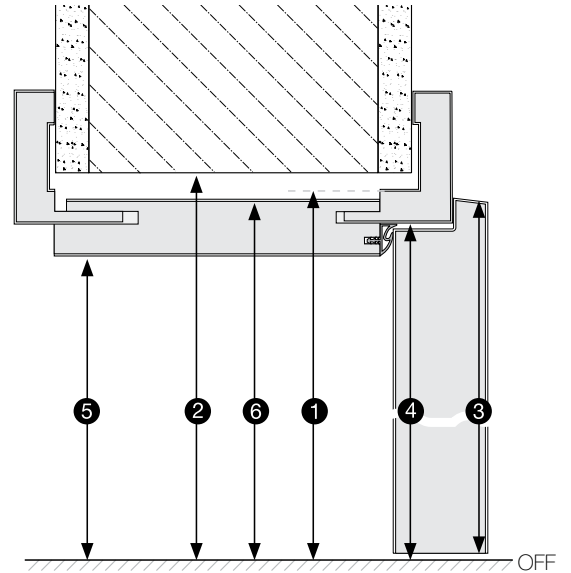

Cross type 88 veneer, frame is cross veneered

Cross type 88 veneer, frame is cross veneered (Extra)

Key-hole plate

Door with key-hole plate

Door without key-hole plate

Sandwich edge

Lacquered sandwich edge

Wood sandwich edge

Door panel and frame dimensions

	outer dimension DIN 18100	wall dimension	door panel dimension	frame dimension	passage dimension	outer frame dimension				
							basic frame 50mm	basic frame 60mm	rounded basic frame 60mm	basic frame 70mm
	1	2	3	4	5	6	7	7	7	7
width	625	635	610	591	567	612	691	711	711	731
	750	760	735	716	692	737	816	836	836	856
	875	885	860	841	817	862	941	961	961	981
	1000	1010	985	966	942	987	1066	1086	1086	1106
height	2000	2010	1985	1980	1968 ²⁾	1990	2030	2040	2040	2050
	2125	2135	2110	2105	2093 ²⁾	2115	2155	2165	2165	2175